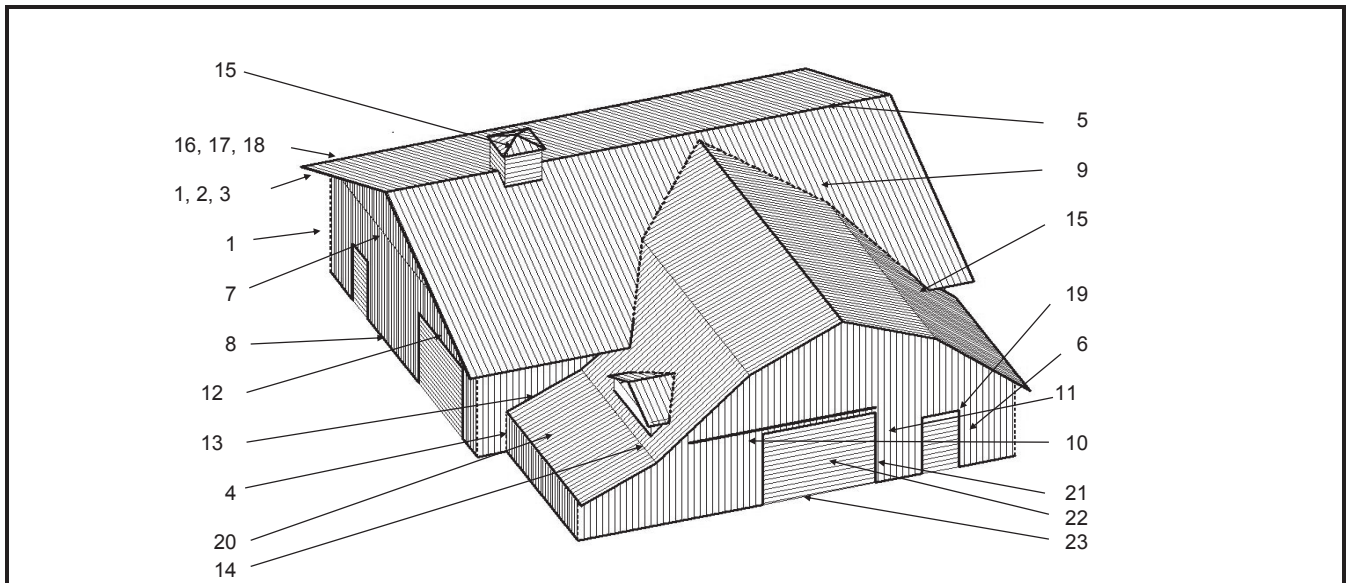

Dark Green

Copper Metallic

Ivory

Matte Black

Pewter Gray

Colors shown may vary slightly from actual paint.

<p>OUTSIDE CORNER 1</p>	<p>RESIDENTIAL CORNER 2</p>	<p>GABLE TRIM 3</p>	<p>INSIDE CORNER 4</p>
<p>RIDGE CAP 5</p>	<p>J CHANNEL 6</p>	<p>DOUBLE ANGLE 7</p>	<p>RAT GUARD 8</p>
<p>VALLEY FLASHING 9</p>	<p>TRACK COVER 10</p>	<p>DOOR POST TRIM 11</p>	<p>OVERHEAD DOOR TRIM 12</p>
<p>SIDE WALL FLASHING 13</p>	<p>ENDWALL/TRANSITION 14</p> <p>*Specify Pitch</p>	<p>GAMBRIEL/HIP CAP 15</p>	<p>MINI ANGLE 16</p>
<p>FASCIA TRIM 17</p> <p>X = 3 1/2", 5 1/2" & 7 1/4"</p>	<p>EAVE DRIPEDGE 18</p>	<p>DRIP FLASHING 19</p>	<p>SNOW GUARD 20</p>
<p>SIDE RAIL 21</p>	<p>COUPLER RAIL 22</p>	<p>BOTTOM RAIL 23</p>	<p>SPECIAL TRIM</p> <p>Special trims are 10' 3" Please present drawings</p>