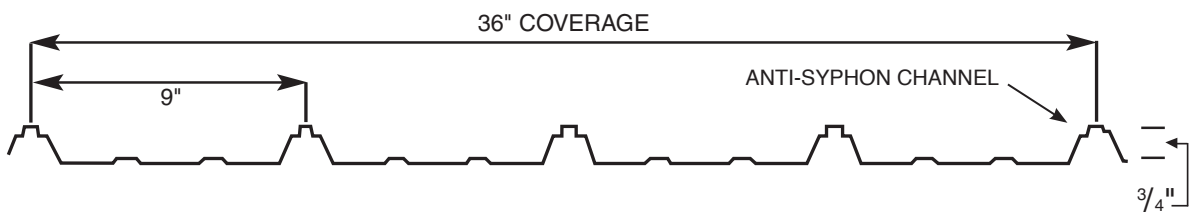

Dark Green

Copper Metallic

Ivory

Matte Black

Pewter Gray

Colors shown may vary slightly from actual paint.

<p>OUTSIDE CORNER 1</p>	<p>RESIDENTIAL CORNER 2</p>	<p>GABLE TRIM 3</p>	<p>INSIDE CORNER 4</p>
<p>RIDGE CAP 5</p>	<p>J CHANNEL 6</p>	<p>DOUBLE ANGLE 7</p>	<p>RAT GUARD 8</p>
<p>VALLEY FLASHING 9</p>	<p>TRACK COVER 10</p>	<p>DOOR POST TRIM 11</p>	<p>OVERHEAD DOOR TRIM 12</p>
<p>SIDE WALL FLASHING 13</p>	<p>ENDWALL/TRANSITION 14</p> <p>*Specify Pitch</p>	<p>GAMBRIEL/HIP CAP 15</p>	<p>MINI ANGLE 16</p>
<p>FASCIA TRIM 17</p> <p>X = 3 1/2", 5 1/2" & 7 1/4"</p>	<p>EAVE DRIPEDGE 18</p>	<p>DRIP FLASHING 19</p>	<p>SNOW GUARD 20</p>
<p>SIDE RAIL 21</p>	<p>COUPLER RAIL 22</p>	<p>BOTTOM RAIL 23</p>	<p>SPECIAL TRIM</p> <p>Special trims are 10' 3" Please present drawings</p>